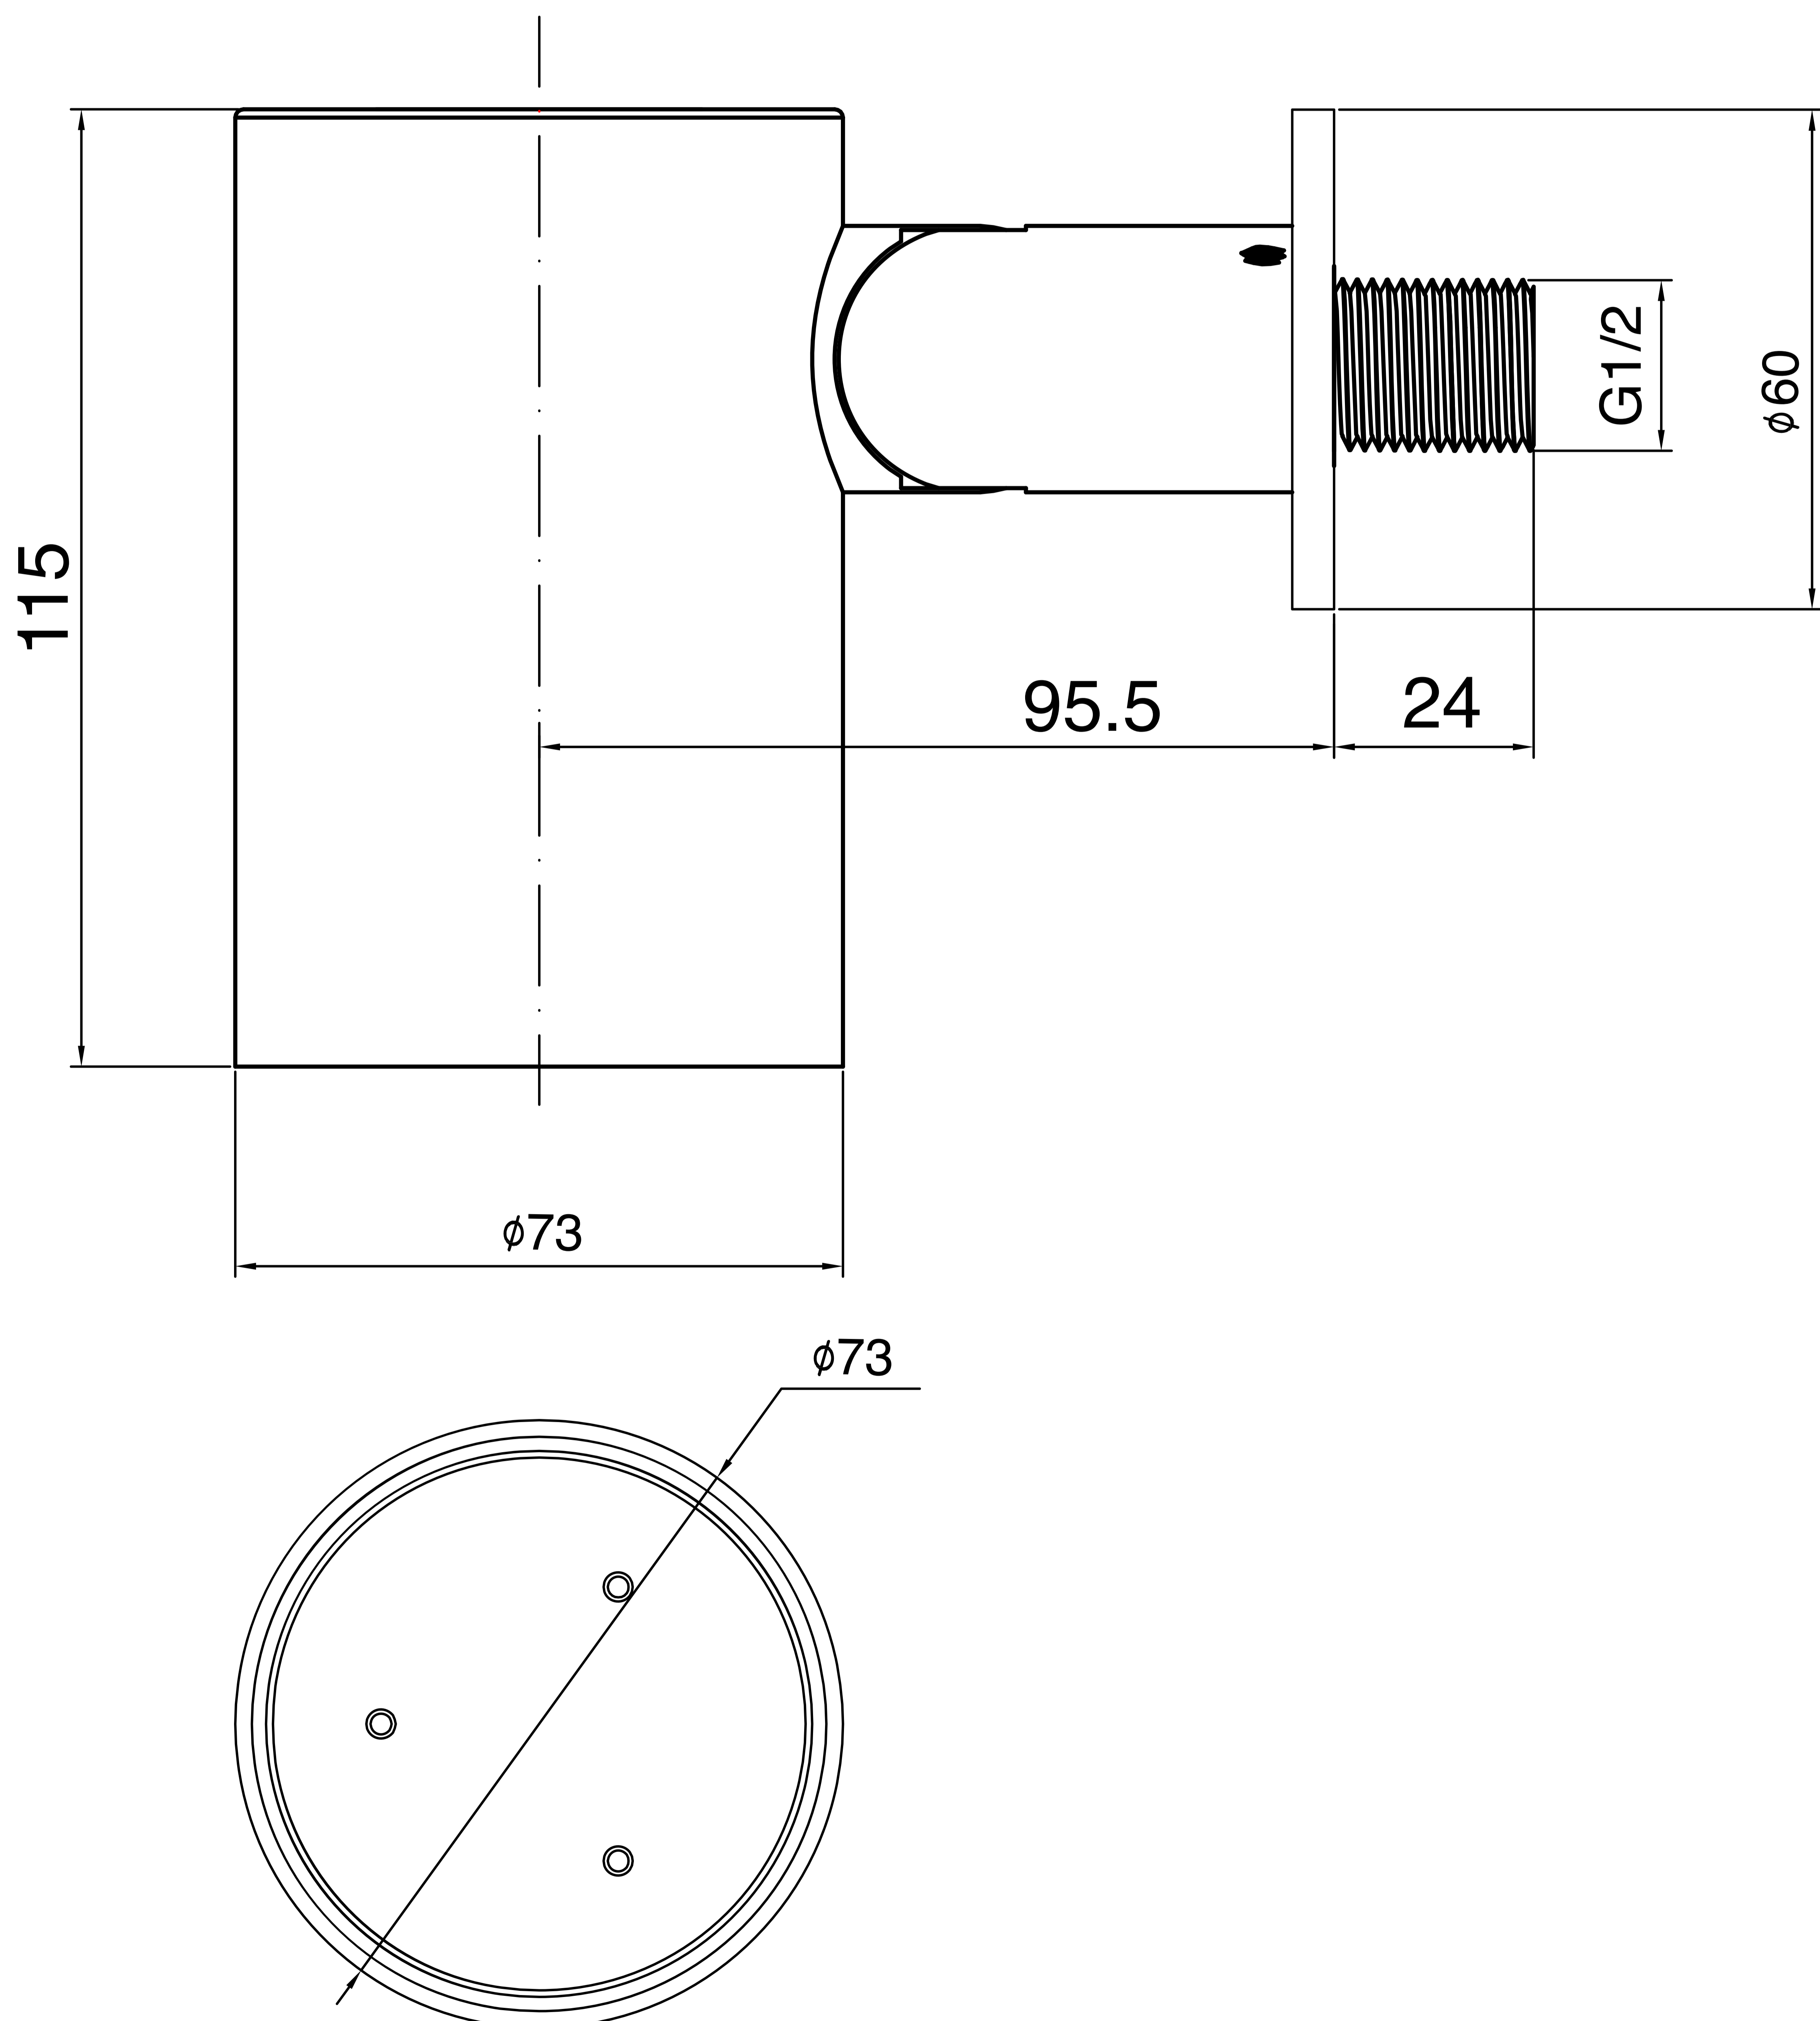

Shower With Velvet Flow

Product Code : 4054

Technical Drawing

All dimension are in **mm**